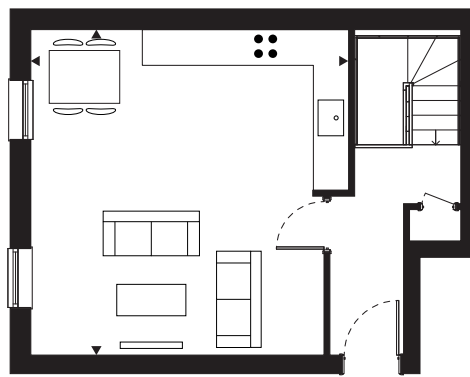

BLOCK B

FLAT 1

78.6 sqm / 846 sqft

2 Bedrooms

1 Bathroom

1 Lightwell

Lower Ground & Ground Floor

Lounge/Dining/Kitchen	5.5 x 5.4 m
Bedroom 1	4.6 x 3.1 m
Bedroom 2	5.4 x 2.7 m
Lightwell	14.1 sqm
Total	78.6 sqm
	846 sqft

Ground Floor

Lower Ground Floor