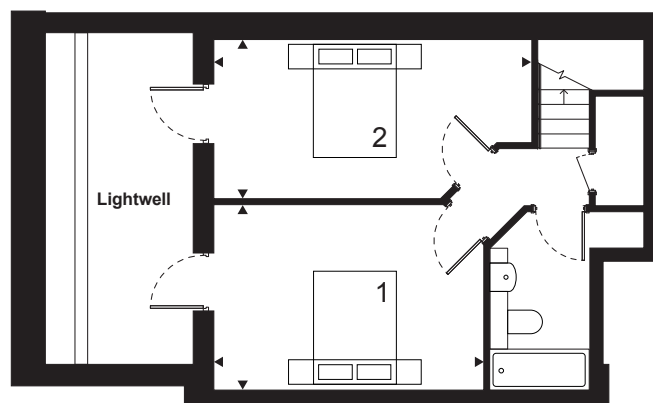

BLOCK B

FLAT 1

78.6 sqm / 846 sqft

2 Bedrooms

1 Bathroom

1 Lightwell

Lower Ground & Ground Floor

Lounge/Dining/Kitchen	5.5 x 5.4 m
Bedroom 1	4.6 x 3.1 m
Bedroom 2	5.4 x 2.7 m
Lightwell	14.1 sqm
Total	78.6 sqm
	846 sqft

Ground Floor

Lower Ground Floor