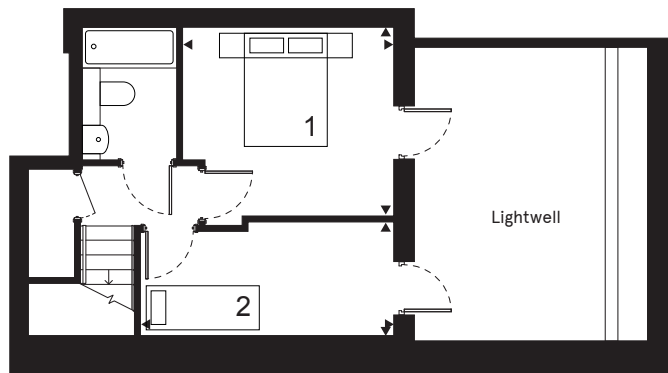

BLOCK B

FLAT 10

57.5 SQM / 619 SQFT

2 Bedrooms

1 Bathroom

1 Lightwell

Lower Ground & Ground Floor

Lounge/Dining/Kitchen	5.0 x 4.3 m
Bedroom 1	3.6 x 3.2 m
Bedroom 2	4.3 x 1.9 m
Lightwell	19.5 sqm
Total	57.5 sqm
	619 sqft

Ground Floor

Lower Ground Floor