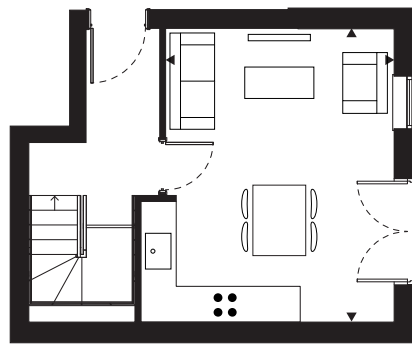

BLOCK B

FLAT 10

57.5 SQM / 619 SQFT

2 Bedrooms

1 Bathroom

1 Lightwell

Lower Ground & Ground Floor

Lounge/Dining/Kitchen	5.0 x 4.3 m
Bedroom 1	3.6 x 3.2 m
Bedroom 2	4.3 x 1.9 m
Lightwell	19.5 sqm
Total	57.5 sqm
	619 sqft

Ground Floor

Lower Ground Floor