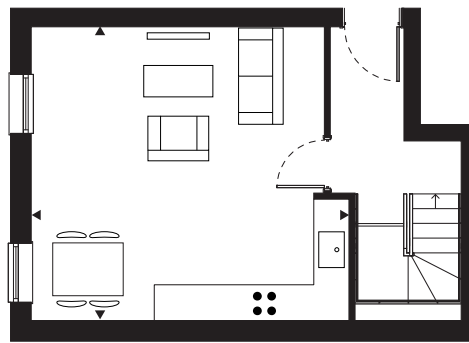

BLOCK B

FLAT 11

68.9 sqm / 742 sqft

2 Bedrooms

1 Bathroom

1 Lightwell

Lower Ground & Ground Floor

Lounge/Dining/Kitchen	5.4 x 5.0 m
Bedroom 1	5.4 x 2.4 m
Bedroom 2	4.6 x 2.8 m
Lightwell	12.1 sqm
Total	68.9 sqm
	742 sqft

Ground Floor

Lower Ground Floor