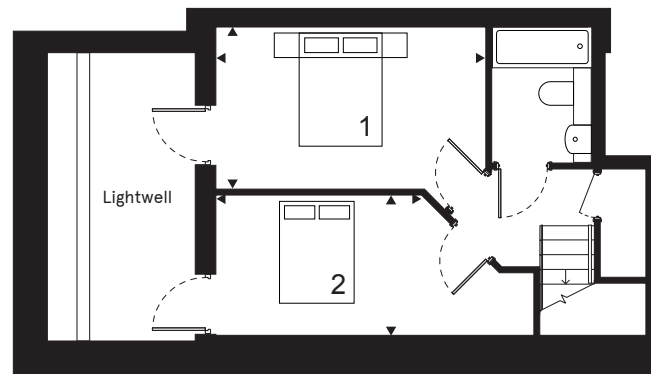

BLOCK B

FLAT 11

68.9 sqm / 742 sqft

2 Bedrooms

1 Bathroom

1 Lightwell

Lower Ground & Ground Floor

Lounge/Dining/Kitchen	5.4 x 5.0 m
Bedroom 1	5.4 x 2.4 m
Bedroom 2	4.6 x 2.8 m
Lightwell	12.1 sqm
Total	68.9 sqm
	742 sqft

Ground Floor

Lower Ground Floor