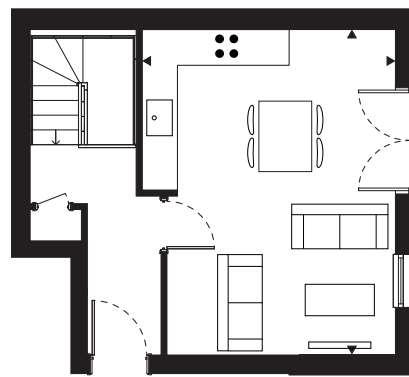

BLOCK B

FLAT 2

66 sqm / 710 sqft

2 Bedrooms

1 Bathroom

1 Lightwell

Lower Ground & Ground Floor

Lounge/Dining/Kitchen	5.5 x 3.9 m
Bedroom 1	4.3 x 2.6 m
Bedroom 2	3.6 x 3.2 m
Lightwell	22.7 sqm
Total	66 sqm
	710 sqft

Ground Floor

Lower Ground Floor