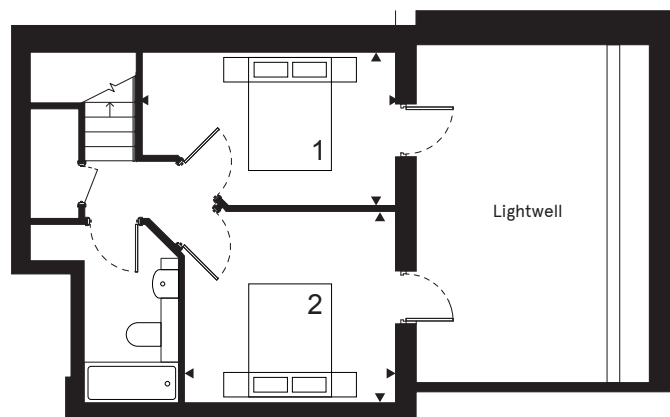

BLOCK B

FLAT 2

66 sqm / 710 sqft

2 Bedrooms

1 Bathroom

1 Lightwell

Lower Ground & Ground Floor

Lounge/Dining/Kitchen	5.5 x 3.9 m
Bedroom 1	4.3 x 2.6 m
Bedroom 2	3.6 x 3.2 m
Lightwell	22.7 sqm
Total	66 sqm
	710 sqft

Ground Floor

Lower Ground Floor