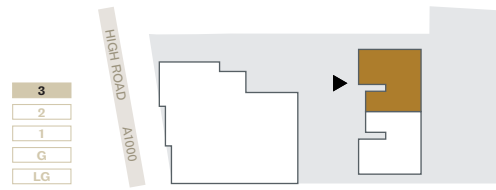

### FLAT 8

76.5 sqm / 823 sqft

2 Bedrooms

1 Bathroom

1 WC

1 Terrace

Third Floor

Lounge/Dining/Kitchen	5.5 x 5.0 m
Bedroom 1	3.9 x 2.7 m
Bedroom 2	3.7 x 3.0 m
Terrace	13.6 sqm
<b>Total</b>	<b>76.5 sqm</b>
	823 sqft